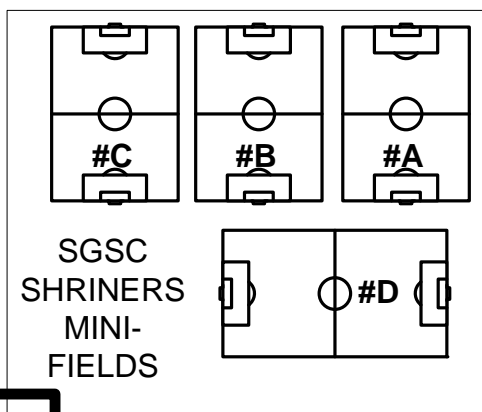

HIGHWAY 402

SGSC

VETERAN'S MEMORIAL
SOCCER FIELDS

PARKING

PARKING

Club Address:
1540 Lottie Neely Park Road
Sarnia, Ontario, N7T 7H4

Mailing Address:
P.O. Box 22062
Twin Lakes Postal Outlet
Sarnia, Ontario, N7S 6J4

Lottie Neely Park Road

Traffic
Lights

LONDON LINE